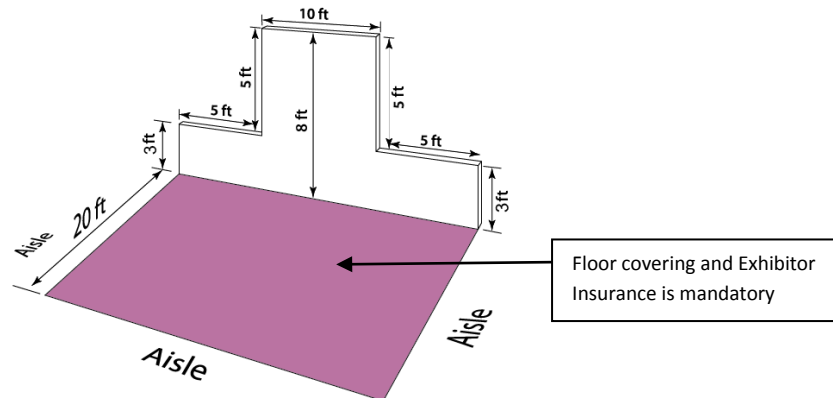

## Peninsula booths

Peninsula booths:

- ✓ Have aisles on 3 sides backing onto an exhibit
- ✓ Are at least 20ft deep
- ✓ The back wall is restricted to 3 ft high within 5ft of each aisle
- ✓ Maximum allowable height of the **backwall is 8ft**
- ✓ Suspended signs are permitted over peninsula booths that are 20ft x 20ft or larger (**Note:** signs must be hung so that the **bottom of the sign is 12ft** from the ground).